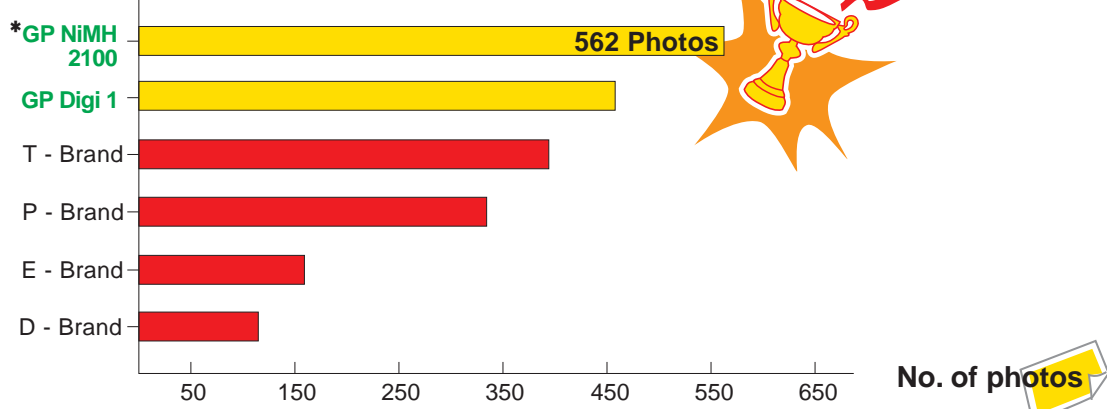

Batteries

TEST CONDITIONS

The camera settings and operating conditions were :

- LCD on
- Flash on
- Highest resolution
- With memory card
- Located 1m from the focusing object
- Erase memory immediately as soon as memory is full

* Rechargeable battery GP NiMH 2100 was fully charged up with GP-supplied charger in prior to the test.