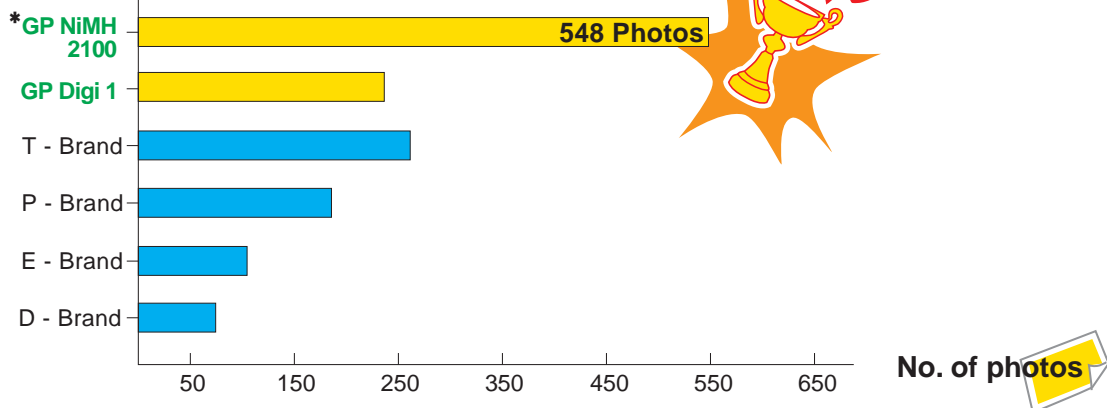

Batteries

MINOLTA DIMAGE F300 (5.0 mega pixels)
with 32MB memory card