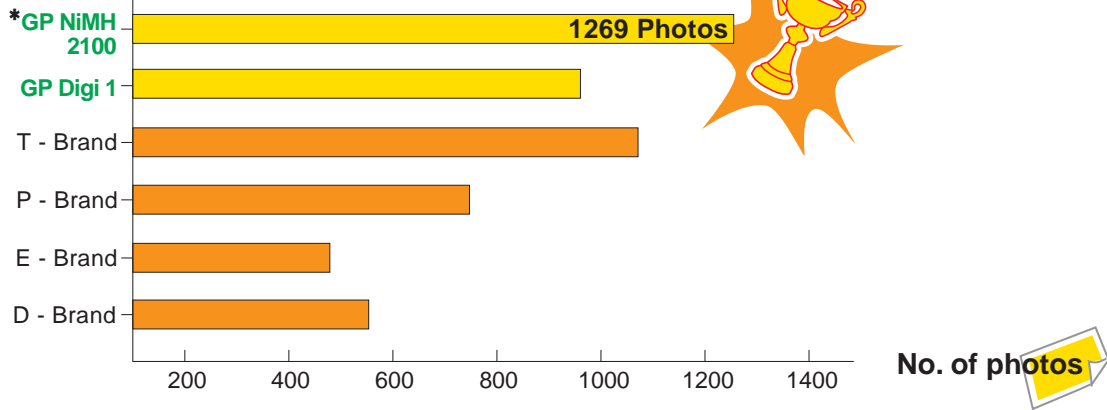

# Performance Test on Digital Cameras conducted by TÜV Product Service Asia Ltd.

**GP NiMH 2100**  
Rechargeable Batteries  
are the **Winner!**

**FUJIFILM FINEPIX A303** (3.24 mega pixels)  
with 16MB memory card

## Batteries

**CANON POWER SHOT A200** (2.0 mega pixels)  
with 32MB memory card